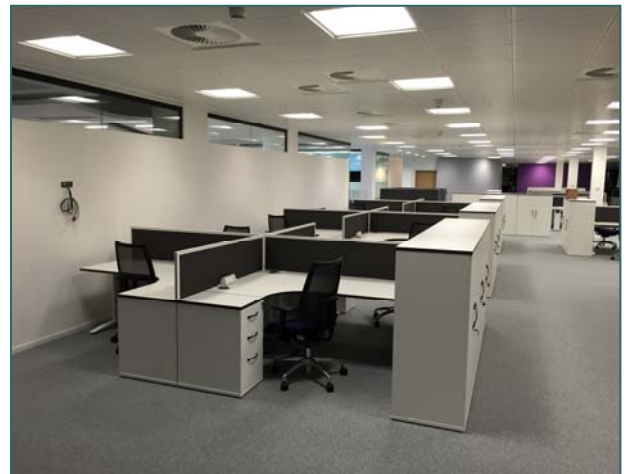

case  
study

**Client:** Premier Oil  
**Location:** Aberdeen  
**Project:** New Office Development

**Furnishings:**

Reception:	Frem
Boardroom:	Frem
General Desks:	Imperial Office Furniture
Storage:	Imperial Office Furniture
Task Seating:	Nomique
Soft Seating:	Nomique / Imperial / Verco
Canteen:	Nomique